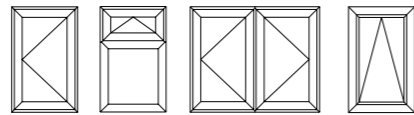

Your REHAU Installer is the expert to discuss the best hardware option for your needs. They will be able to show you the range of handle styles and colours to ensure the perfect finish to your windows and doors.

Styles and shapes

REHAU range at a glance

TOTAL70

Casement windows including french windows

Comprehensive range of styles, (chamfered and sculptured) and a variety of colour options.

Bay & bow windows

Full range of compatible ancillary profiles which provide most attractive means of achieving the desired look.

Rio flush fit windows

Providing an attractive means of replicating traditional timber casement windows.

Tilt & turn windows

A choice of styles which have the option of the window tilting inwards or being fully opened inwards.