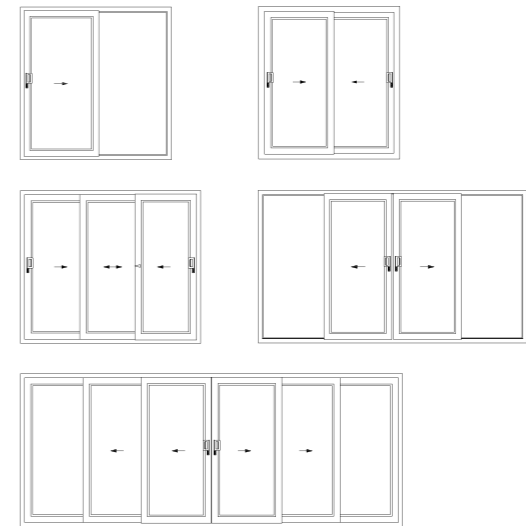

Heritage & vertical sliding windows

Vertical & sliding windows

The most authentic replication of a traditional vertically sliding window, with a choice of sash options, run through sash horns, georgian bars and traditional style furniture.

Composite doors

Front composite entrance doors

A beautiful range of composite door panel options that complement the choice of REHAU frame.

SLINOVA® sliding doors

Sliding doors

Multi-pane configurations and large overall sizes provide homeowners with greater choice. Enhanced security and hardware guarantees provide peace of mind.