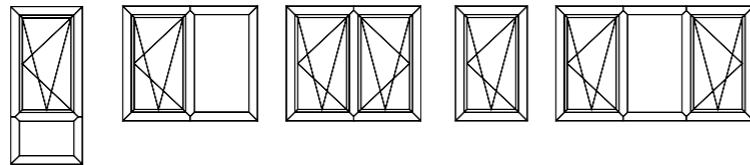

Styles and shapes

REHAU range at a glance

TOTAL70

Casement windows including french windows

Comprehensive range of styles, (chamfered and sculptured) and a variety of colour options.

Bay & bow windows

Full range of compatible ancillary profiles which provide most attractive means of achieving the desired look.

Rio flush fit windows

Providing an attractive means of replicating traditional timber casement windows.

Tilt & turn windows

A choice of styles which have the option of the window tilting inwards or being fully opened inwards.