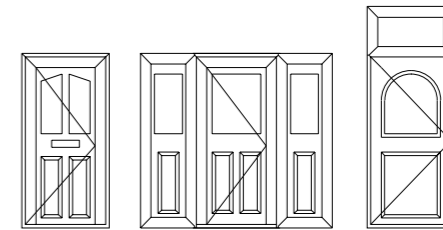

Composite doors

Front composite entrance doors

A beautiful range of composite door panel options that complement the choice of REHAU frame.