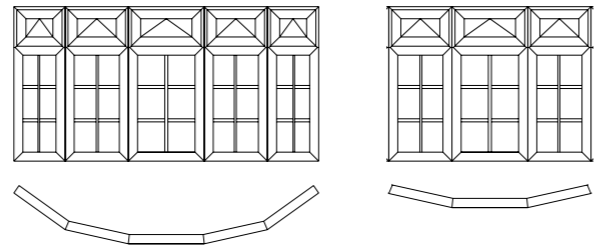

Styles and shapes

REHAU range at a glance

TOTAL70

Casement windows including french windows

Comprehensive range of styles, (chamfered and sculptured) and a variety of colour options.

Bay & bow windows

Full range of compatible ancillary profiles which provide most attractive means of achieving the desired look.