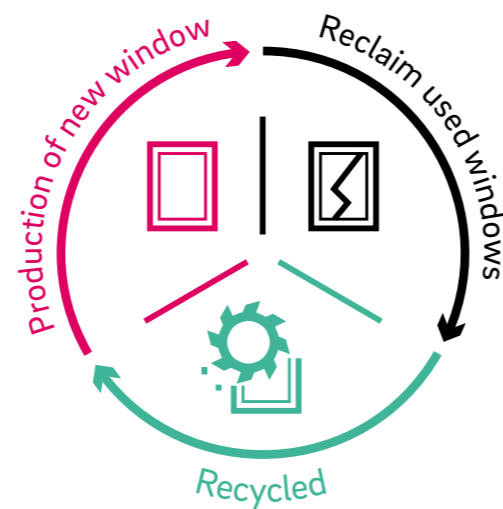

Weather performance

Independently tested REHAU windows and doors achieve the highest BSI ratings for wind, water and air protecting your home from the elements.

Excellent sustainability

As a manufacturer, we are conscious of the impact our actions have on people and the environment. The use of recycled materials is one of our strategic objectives. By making our own processes more efficient and creating new opportunities for recycling, our aim is to make it as easy as possible for everyone to make the choice of using recycled products.