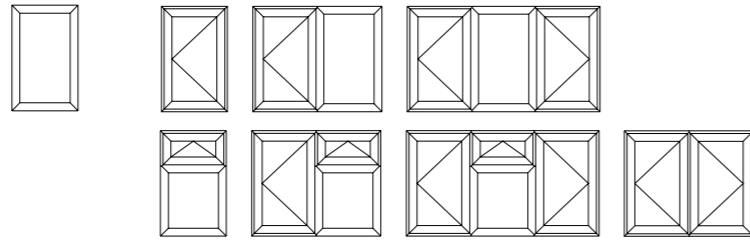

Your REHAU Installer is the expert to discuss the best hardware option for your needs. They will be able to show you the range of handle styles and colours to ensure the perfect finish to your windows and doors.

Styles and shapes

REHAU range at a glance

TOTAL70

Casement windows including french windows

Comprehensive range of styles, (chamfered and sculptured) and a variety of colour options.

Bay & bow windows

Full range of compatible ancillary profiles which provide most attractive means of achieving the desired look.